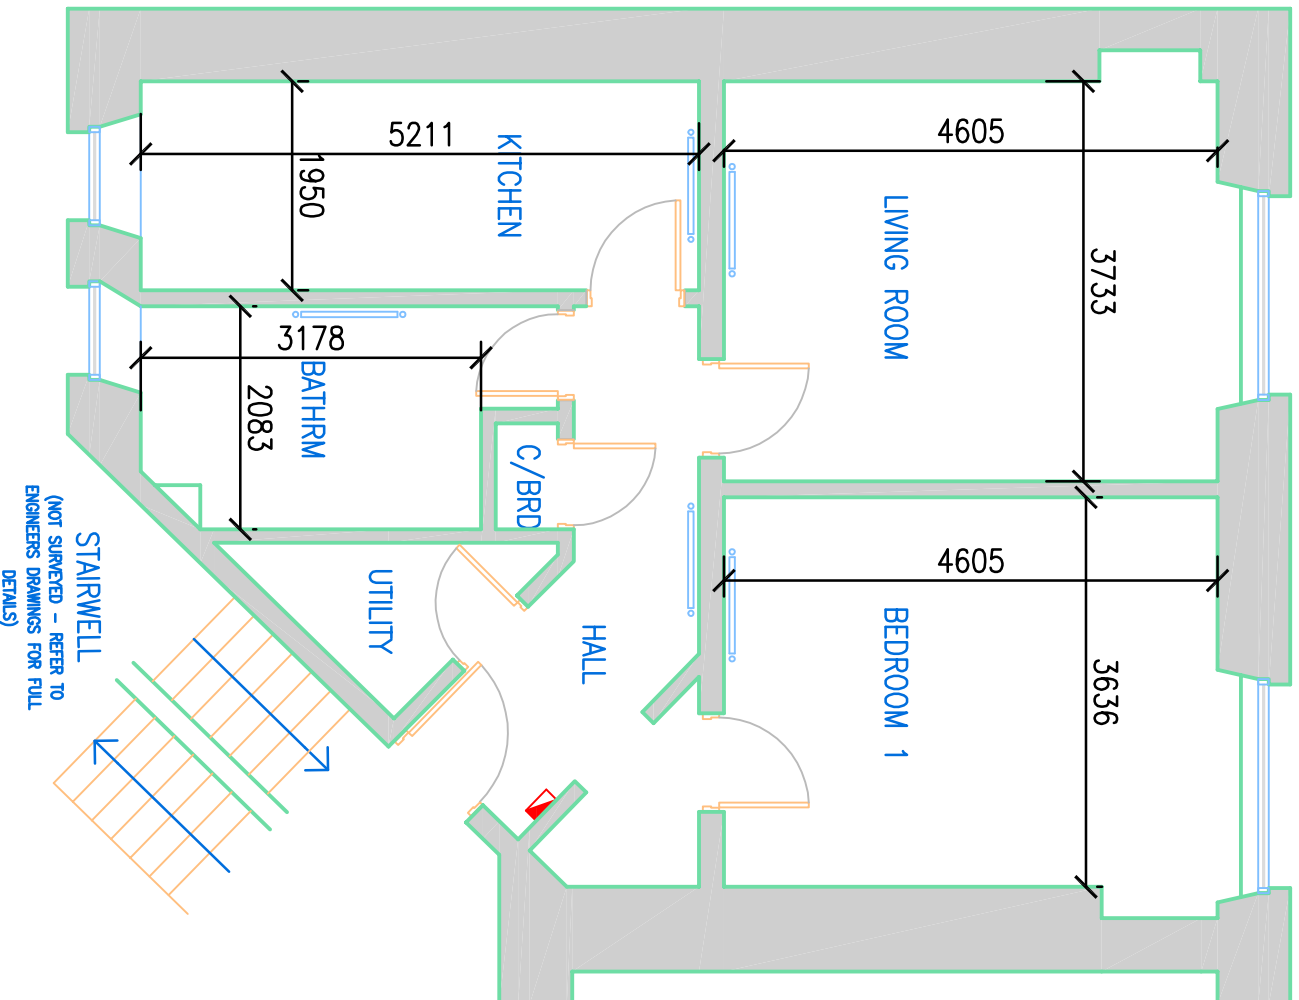

Title
FLAT TYPE 5

Drawn	Checked	Date
TC		27th January 2010
Project Ref	Scale	
DEV	1:50	

Sheet
Type 5 (1 bed)
 Revision

1 FLAT TYPE 5

Scale 1:50

1 : 50

1 : 100

⚡	ELECTRICAL
1	1 way switch
2	2 way switch
3	3 way switch
⏏	pull switch
🚿	shower pull switch
🚿	alarm pull switch
⏏	timer switch
⏏	dimmer switch
⊕	pendant/batten light fitting
⊕	fluorescent light fitting
⊕	shaver socket/light
⊕	external bulkhead light fitting
⊕	ditto-land lord's with solar control
⊗	extract fan
⚡	single switched socket-low level
⚡	double switched socket-low level
🚿	shaver socket
⚡	single switched socket-high level
⚡	double switched socket-high level
⚡	lockable landlord's socket
⚡	unswitched fused spur
⚡	switched fused spur
⚡	TV point
⚡	TV aerial fitting
🔔	door bell push
🔔	door bell
🔔	electronic door entry collar
🔔	electronic door entry control
🔔	cooker control
🔔	heating programmer
🔔	thermostat
🔔	immersion heater switch
🔔	immersion heater
🔔	electric meter
🔔	consumer unit
🔔	storage heater
🔔	fan heater
🔔	radiant heater
🔔	telephone point
⚡	GAS/HEATING
⚡	gas meter
⚡	gas boiler
⚡	gas point
⚡	gas fire
⚡	gas fire/back boiler
⚡	radiator
⚡	WATER
⚡	Water stop valve
⚡	FIRE
⚡	Fire alarm control panel
⚡	Fire alarm call point
⚡	Fire bell
⚡	Emergency exit point
⚡	Emergency light fitting
⚡	Smoke detector
⚡	Heat detector
⚡	Electro-magnetic door closer
⚡	Fire extinguisher-water
⚡	Fire extinguisher-dry powder
⚡	Fire extinguisher-CO2
⚡	Fire blanket