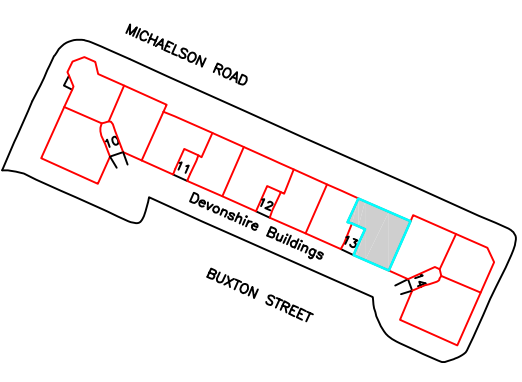

A2

The copyright of this drawing is vested in Neil Price Ltd and must not be copied or reproduced, either directly or indirectly, without the consent of the company.

Do not scale this drawing.

All heights, levels, sizes and dimensions to be checked on site and any discrepancies be notified prior to any manufacture or commencement of works.

KEY PLAN

No.	Date	Revision

NEIL PRICE LIMITED

SOWERBY WOODS BUSINESS PARK
BOUTHWOOD ROAD
BARROW - IN - FURNESS
CUMBRIA
LA14 4RD
TEL: 01229 839966
FAX: 01229 814310

Project
DEVONSHIRE BUILDINGS
MICHAELSON ROAD
BARROW-IN-FURNESS

Title
FLAT TYPE 2

Drawn	Checked	Date
TC		18th January 2010
Project Ref	Scale	
DEV	1:50	

Sheet
Type 2 (3 bed)
Revision