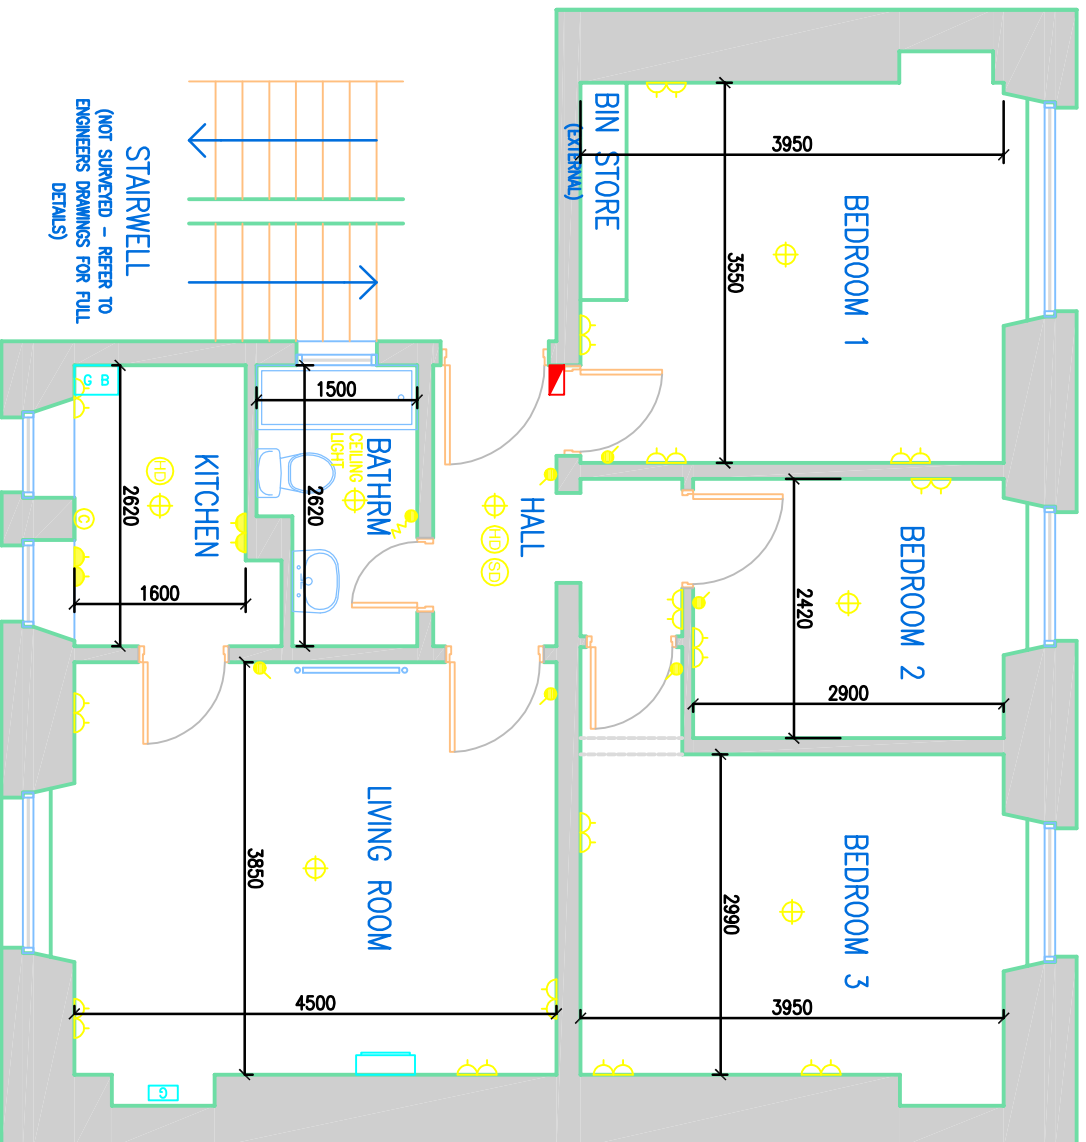

Title
FLAT TYPE 2

Drawn	Checked	Date
TC		18th January 2010
Project Ref	Scale	
DEV	1:50	

Sheet
Type 2 (3 bed)
 Revision

1 FLAT TYPE 2

Scale 1:50

1 : 50

1 : 100

Symbol	Description
⚡	ELECTRICAL
1	1 way switch
2	2 way switch
3	3 way switch
⏏	pull switch
🚿	shower pull switch
🚿	alarm pull switch
🕒	timer switch
🔍	dimmer switch
⊕	pendant/batten light fitting
⊕	fluorescent light fitting
⊕	shaver socket/light
⊕	external bulkhead light fitting
☀	ditto-land lord's with solar control
⊗	extract fan
⚡	single switched socket-low level
⚡	double switched socket-low level
🚿	shaver socket
⚡	single switched socket-high level
⚡	double switched socket-high level
⚡	lockable landlord's socket
⚡	unswitched fused spur
⚡	switched fused spur
📺	TV point
📺	TV aerial fitting
🚪	door bell push
🚪	door bell
📺	electronic door entry collar
📺	electronic door entry control
📺	cooker control
📺	heating programmer
📺	thermostat
📺	immersion heater switch
📺	immersion heater
📺	electric meter
📺	consumer unit
📺	storage heater
📺	fan heater
📺	radiant heater
📺	telephone point
⚡	GAS/HEATING
📺	gas meter
📺	gas boiler
📺	gas point
📺	gas fire
📺	gas fire/back boiler
📺	radiator
📺	WATER
📺	water stop valve
📺	FIRE
📺	Fire alarm control panel
📺	Fire alarm call point
📺	Fire bell
📺	Emergency exit point
📺	Emergency light fitting
📺	Smoke detector
📺	Heat detector
📺	Electro-magnetic door closer
📺	Fire extinguisher-water
📺	Fire extinguisher-dry powder
📺	Fire extinguisher-CO2
📺	Fire blanket